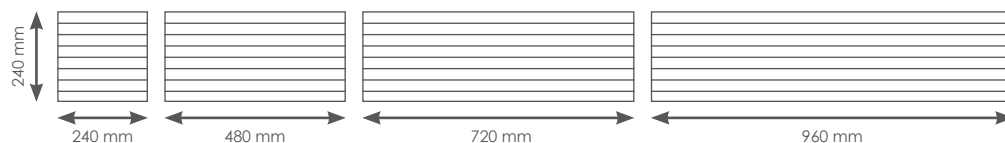

TECHNICAL DATA

ALUTILEMAT® ALUPROFILES

	AluTileMat Mini	AluTileMat Compact
Profile type	Aluminum alloy (AlMgSi 0.5)	Aluminum alloy (AlMgSi 0.5)
Aluminum alloy hardness	F25	F25
Profile height	13 mm	6 mm
Sound isolation thickness on the underside	2 mm	2 mm
Overall height (insert dependent)	17-19 mm	10-11 mm
Profile width	30 mm	63 mm
Built-in depth	15 mm with frame	8-10 mm
Maximum axle load	1017 kg	600 kg
Tensile strength	217 N/m	217 N/m
Thermal expansion coefficient	0.0238 mm/m/C	0.0238 mm/m/C
Fire safety classification	BFL-s1	BFL-s1
Weight with brush insert	15.07 kg/m²	-
Weight with rubber insert	15.80 kg/m²	-
Weight with textile insert	13.61 kg/m²	5.54 kg/m²

AluTileMat MINI (8 RAILS)