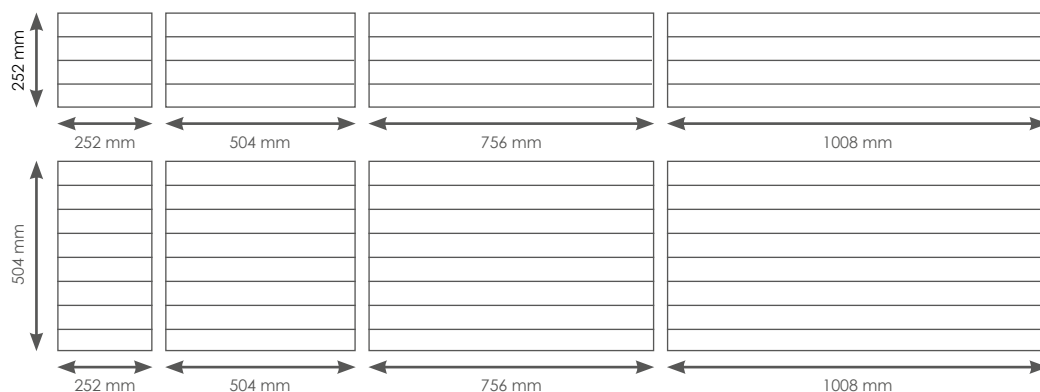

AluTileMat COMPACT (4 or 8 RAIL VERSIONS*)

* For another design size please contact us! Special 45° modules are available.

◀ The aluminum modules can be easily cut and adjusted by using a jigsaw.